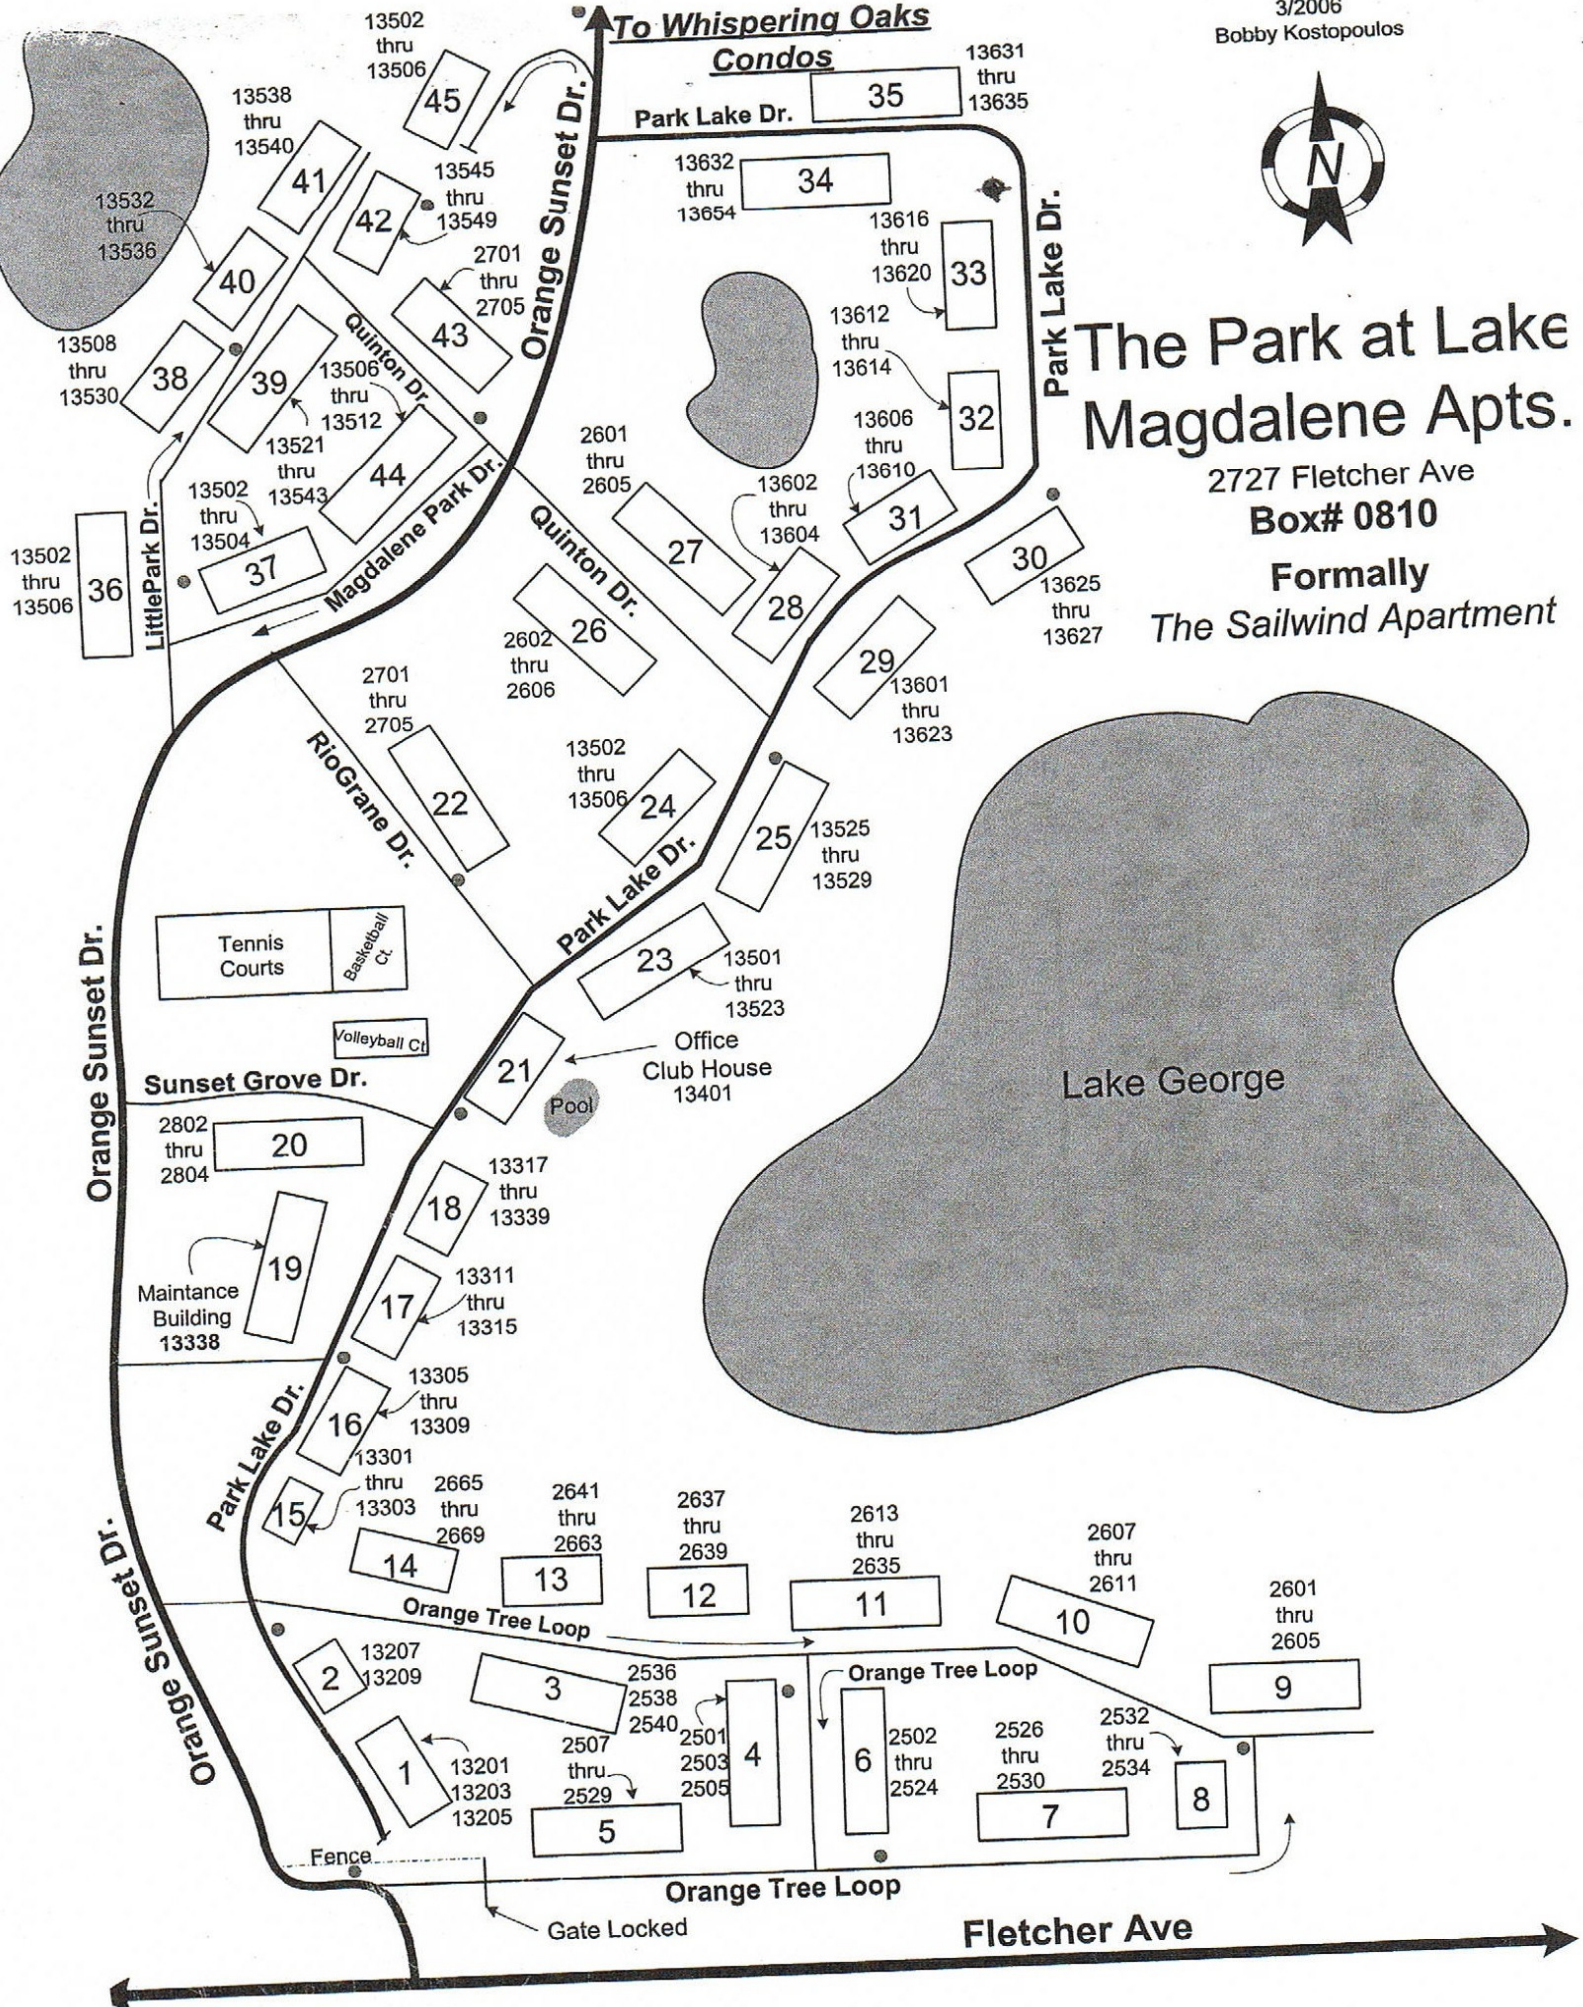

The Park at Lake Magdalene Apts.

2727 Fletcher Ave
Box# 0810

Formally
The Sailwind Apartment

Tennis Courts
Basketball Ct.

Volleyball Ct.

Office Club House
13401

Maintance Building
13338

Sunset Grove Dr.

Lake George

Orange Tree Loop

Gate Locked

Fletcher Ave

13502 thru 13506

13538 thru 13540

13502 thru 13506

13631 thru 13635

13201 thru 13205

2507 thru 2529

2501 thru 2505

2502 thru 2524

2526 thru 2530

2532 thru 2534

Fence

Orange Tree Loop

Orange Tree Loop

Orange Tree Loop

Orange Tree Loop

Orange Tree Loop

Orange Tree Loop

Orange Sunset Dr.

Orange Sunset Dr.

Orange Sunset Dr.